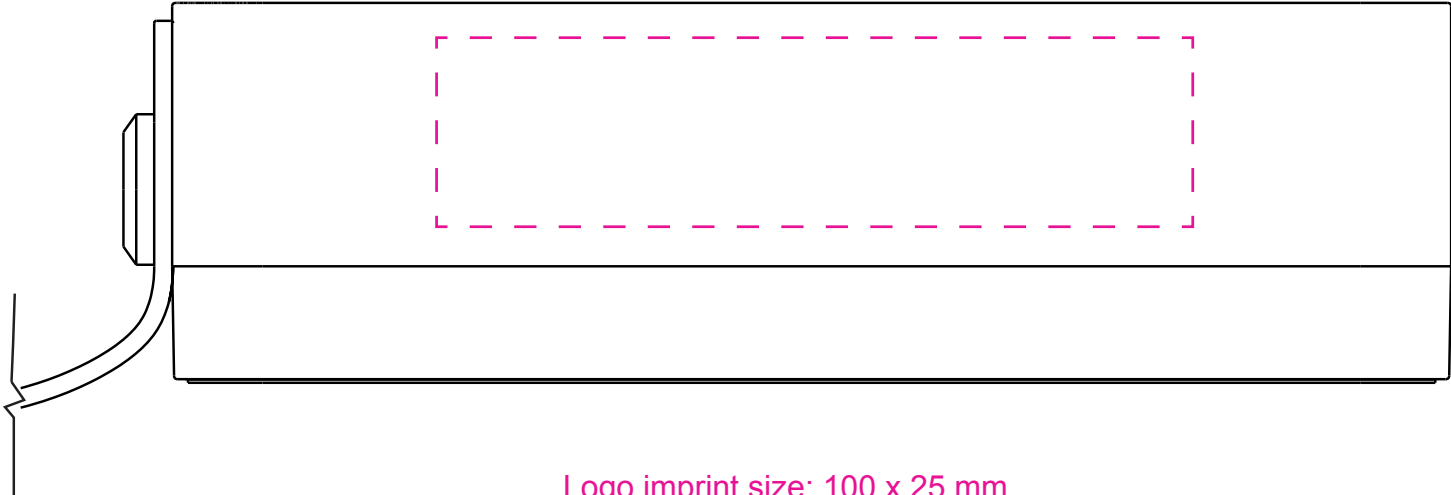

# SOUND BLOCK

CM5205

Logo imprint size: 100 x 25 mm  
Silkscreen