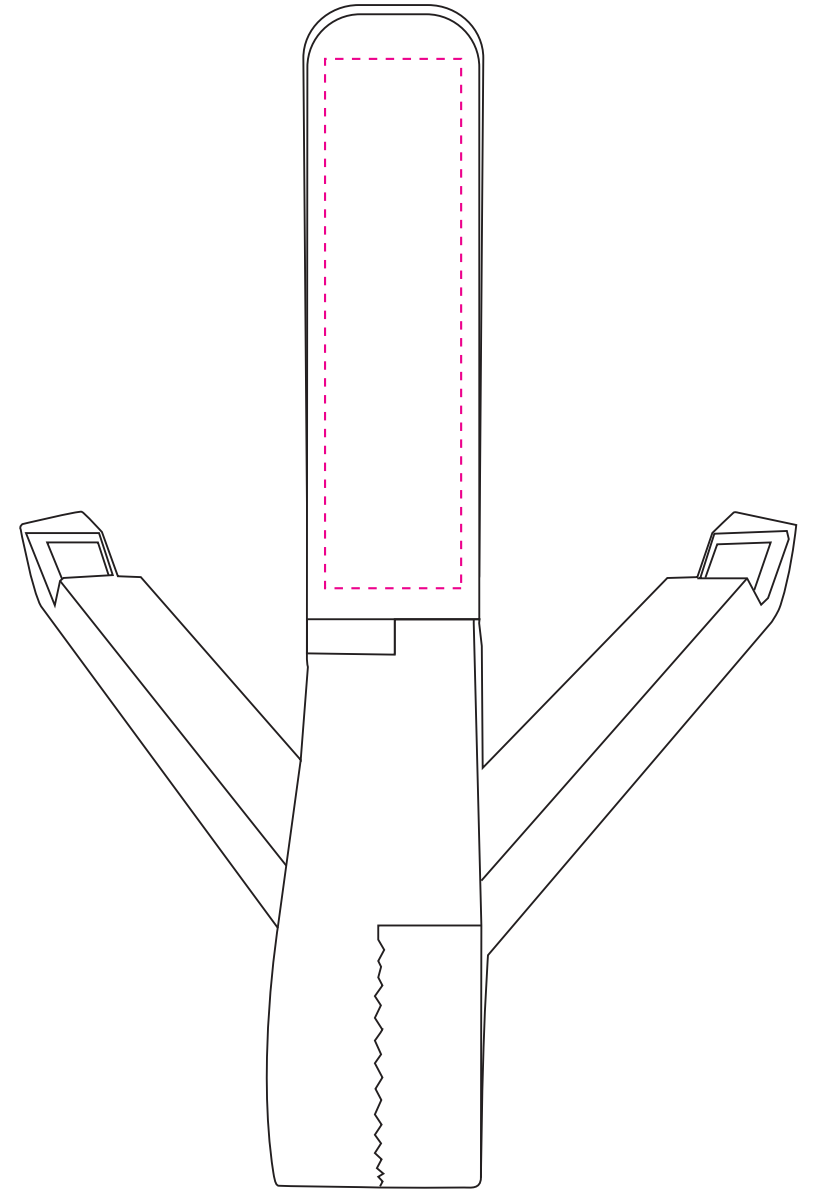

# MB5246

SIDE

print size : 12 x 85 mm  
Silk screen

FRONT

BACK

print size : 18 x 70 mm  
Silk screen