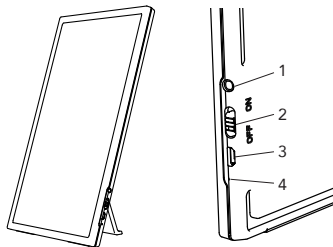

INSTRUCTION MANUAL

SOUND ART

FP0001

Parts:

1. 3.5mm AUX input
2. Power switch: on/off
3. Micro USB charging port
4. LED indicators (red LED on means charging and LED off means end of charging; blue LED on means wireless pairing and LED off means end of pairing)

Accessories:

USB Charging Cable (2m) x 1pc
Instruction manual x 1pc

Specifications:

Product Size: L310 x W223 x H23mm
Speaker: 24mm 4 ohms
Rated power: 3W

Battery Parameters:

Capacity: 500mAh, 3.7V, Li-ion Battery
Music Playback Time: 5 hours at 70% Volume
Charging Standard: DC 5V, 500mAh
Charging Time: Around 1 hours

Compatibility:

- Be applicable to most wireless devices.
- Be applicable to most 3.5mm audio out devices

Placement

Wireless Panel Speaker can place in vertical / horizontal on the table.

Troubleshooting:

1. Wireless is a bidirectional transmitting protocol; transmitting distance is highly related to the audio player.
2. When the speaker cannot be connected, please delete the rest Wireless devices name on the list of user's computer / mobile phone. Then, follow the steps in operation instructions.
3. The sound performance could also be affected under poor signal environment, or product is low battery capacity. Please move the product to environment with strong signal or charging the product.